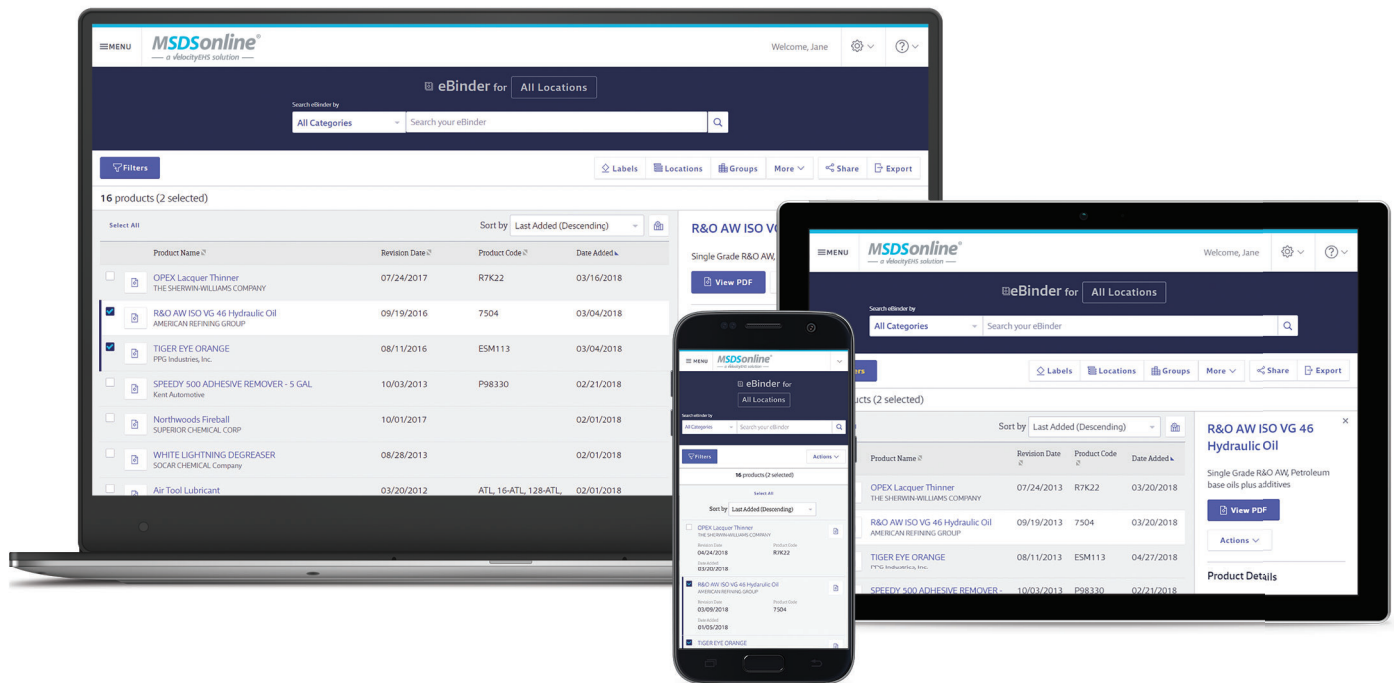

# SAFETY DATA SHEETS

Our Electronic SDS Provider Is MSDSonline®

For online access to a **Safety Data Sheet** click the "Safety Data Sheet" link found on the lower left hand side of the MySMCC homepage

www.MSDSonline.com • 1.888.362.2007 • www.MSDSonline.com/blog