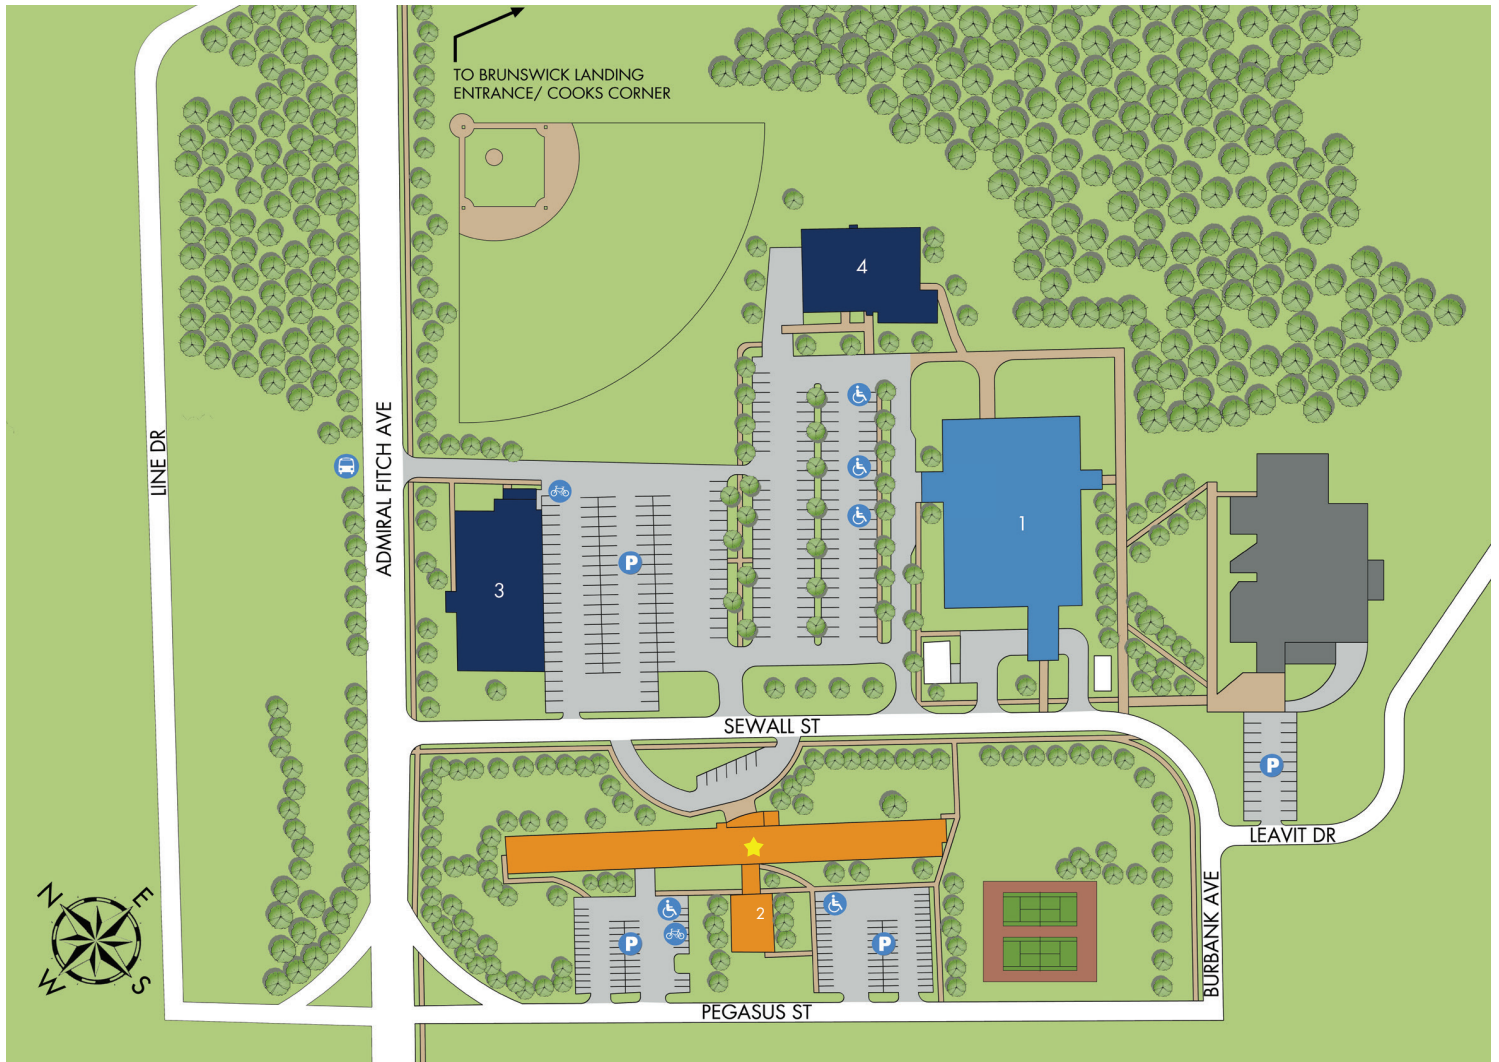

MIDCOAST CAMPUS MAP

29 Sewall Street
Brunswick, ME 04011
207-844-2102

- 1 L.L.Bean Learning Commons & Health Science Center**
 Advising
 Bangor Savings Bank Library
 Biological Sciences
 Health Sciences
 Maine Career Center
 The Landing Cafe
 Tutoring

- 2 Orion Hall**
 Fitness Studio
 Residence Life
 Security ★
 Student Activities
 University of Maine at Augusta's
 Brunswick Center

- 3 Maine Advanced Technology & Engineering Center (MATEC)**
 Physical Sciences
- 4 Academic Building**
 Hannaford Lecture Hall
 Maine Fire Service Institute

BUILDING KEY

- Academic & Administration
- Student Life
- Student Services
- Security

Need assistance? Please visit the Learning Commons located in Building 1.